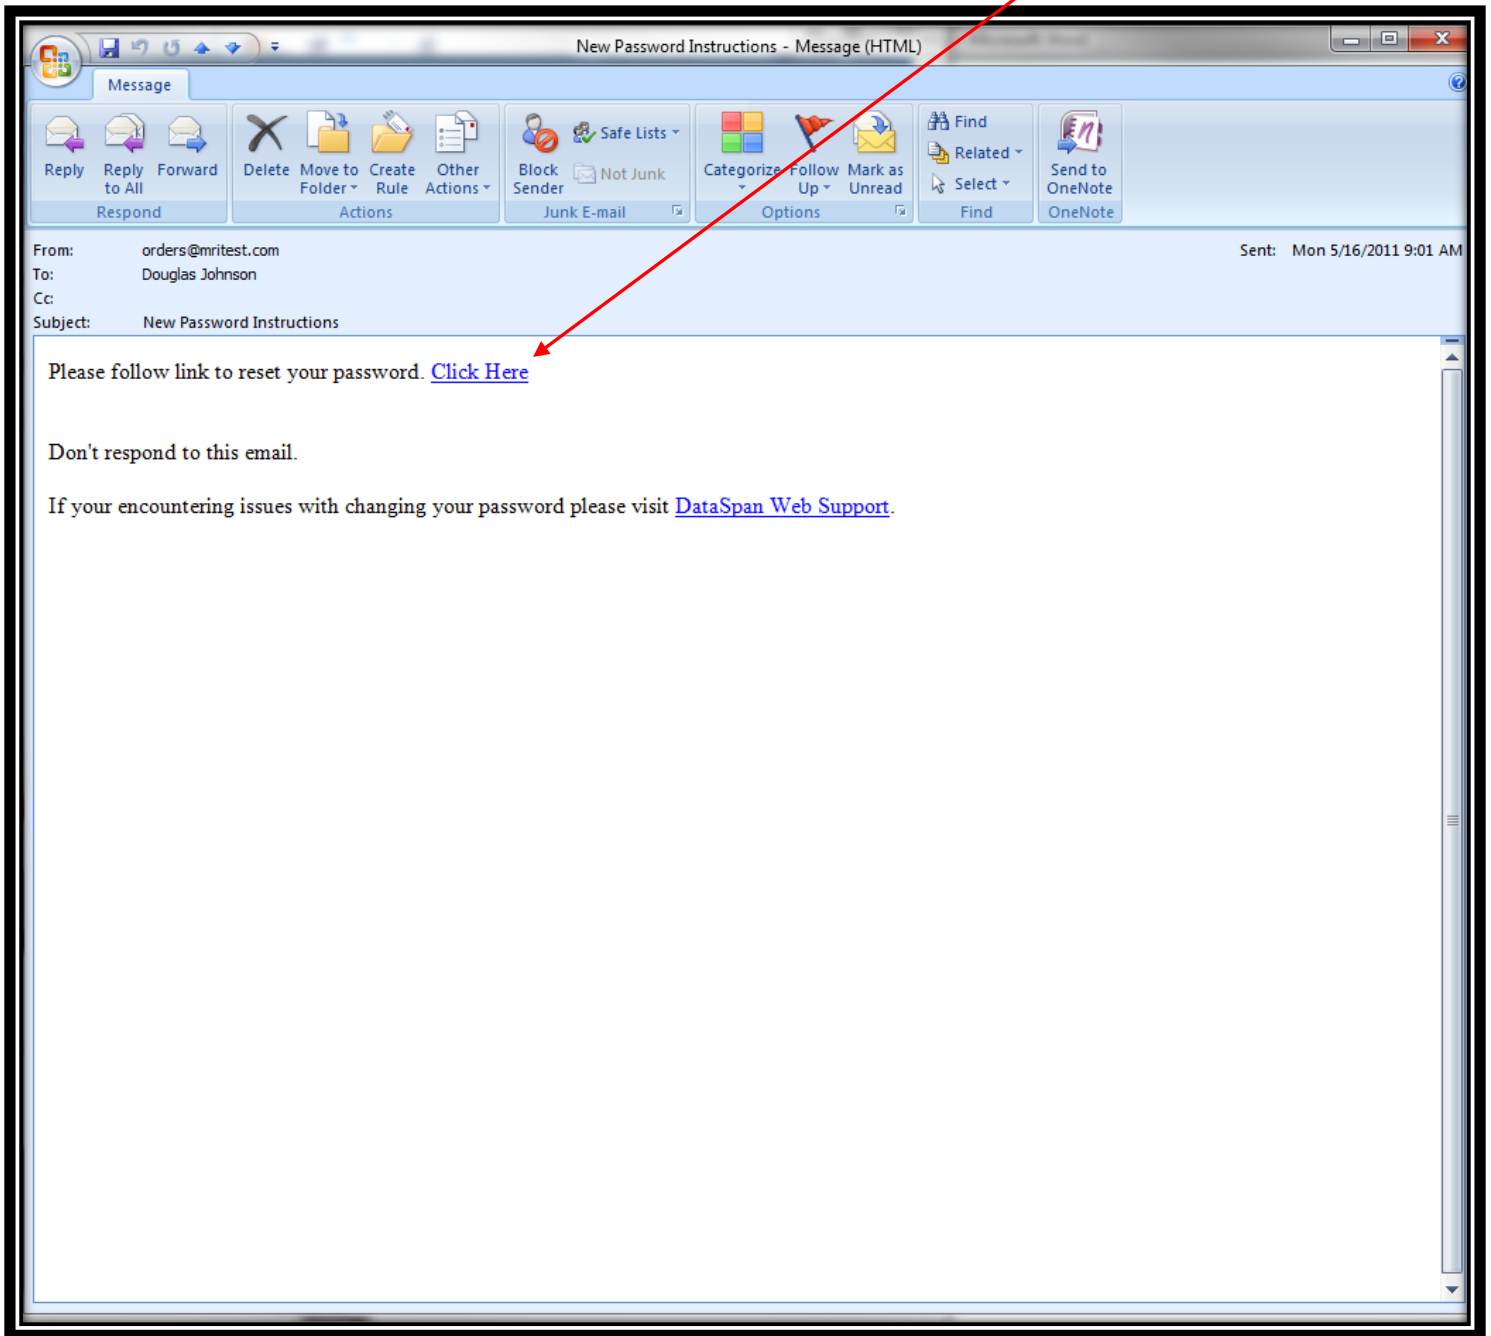

Password Reset Email with Hyperlink

This email will be delivered if the **FORGOT PASSWORD?** option is selected. Select the **Click Here** link.